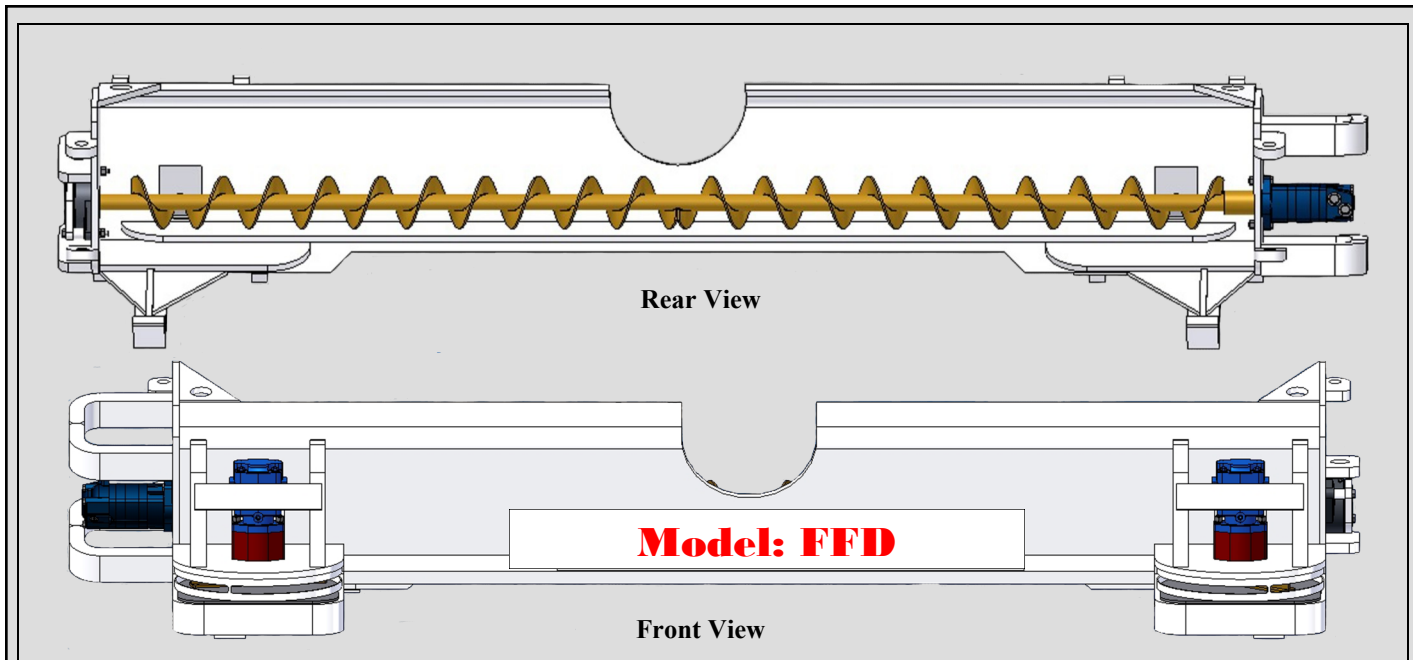

## Floor Flinger Duster

Distribute Rock Dust Quickly And Efficiently!

- Scoop Bucket Mounted
- Easy To Install
- Single Person Operation
- Hydraulically Operated Off PTO, 12-15 GPM @ 1,000-1,500 PSI
- Rugged Steel Construction
- Designed For Scoops, Coal Haulers, Mini-Tracs And Mega-Tracs