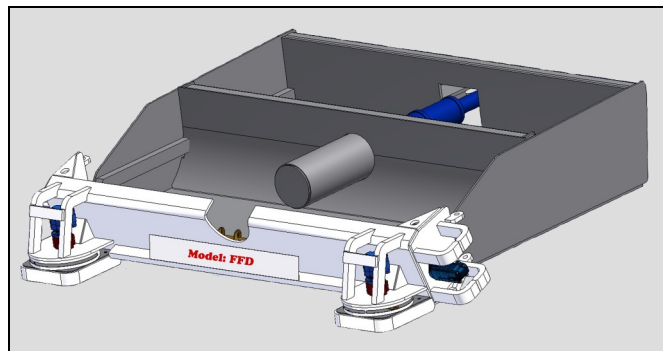

## Floor Flinger Duster

Distribute Rock Dust Quickly And Efficiently!

- Scoop Bucket Mounted
- Easy To Install
- Single Person Operation
- Hydraulically Operated Off PTO, 12-15 GPM @ 1,000-1,500 PSI
- Rugged Steel Construction
- Designed For Scoops, Coal Haulers, Mini-Tracs And Mega-Tracs