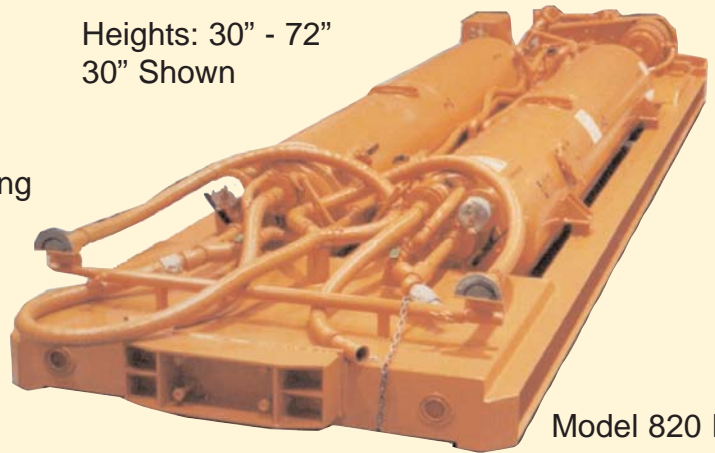

HIGH PRESSURE BULK ROCKDUSTER

**RAIL MASTER ... 30" OFF TRACK - 3" RAIL CLEARANCE
RUBBER TIRE MOUNTED ... 32" HIGH - 5" GROUND CLEARANCE**

Heights: 32" - 72"
42" Shown

Model 810 RTM

The 800 Series Rockdusters feature A. L. Lee's High Performance Hose and Entry Dusting Capability.

FEATURES:

- 40 PSI Operating Pressure
- Large Capacity
- Electric Motor or Diesel Engines
- Adjustable Entry Dusting Mechanism
- Rail, Rubber Tire, Rubber/Rail or Skid Mounting
- Easy to Operate
- Low Maintenance

OPTIONS:

- On Board Rotary Screw Compressor for Combination Rockduster and 125 PSI Compressor Car.

Heights: 30" - 72"
30" Shown

Model 820 RM

A. L. LEE
CORPORATION

www.alleecorp.com

WEST VIRGINIA

P.O. BOX 99 · 2075 LESTER HWY
LESTER, WV 25865
PHONE: 304-934-5361
FAX: 304-934-5388
E-MAIL: wva@alleecorp.com